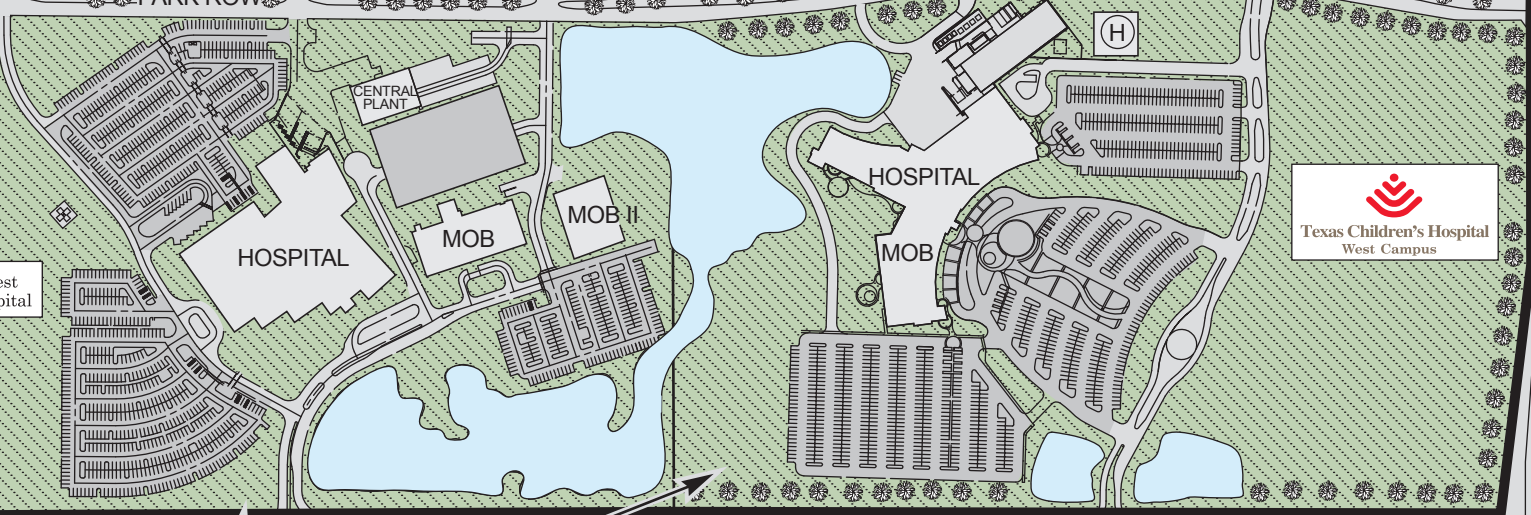

TEN OAKS

23.2 ACRES

6.6 AC

HUNINGTON
RESIDENTIAL

3.3 AC

The Methodist Hospital System

Note: The combined first phases of Texas Children's Hospital and The Methodist Hospital's medical campus total almost 1,400,000 square feet and an investment of over \$570 million. The West Campus covers approximately 170 acres.

KATY

BARKER-CYPRESS ROAD

Texas Medical Center West Campus

190 ACRES

SCALE: 0 112.5 225 450'

GREEN TRAILS SUBDIVISION

DETENTION/
OPEN SPACE

Pappas Family Restaurant (Planned)